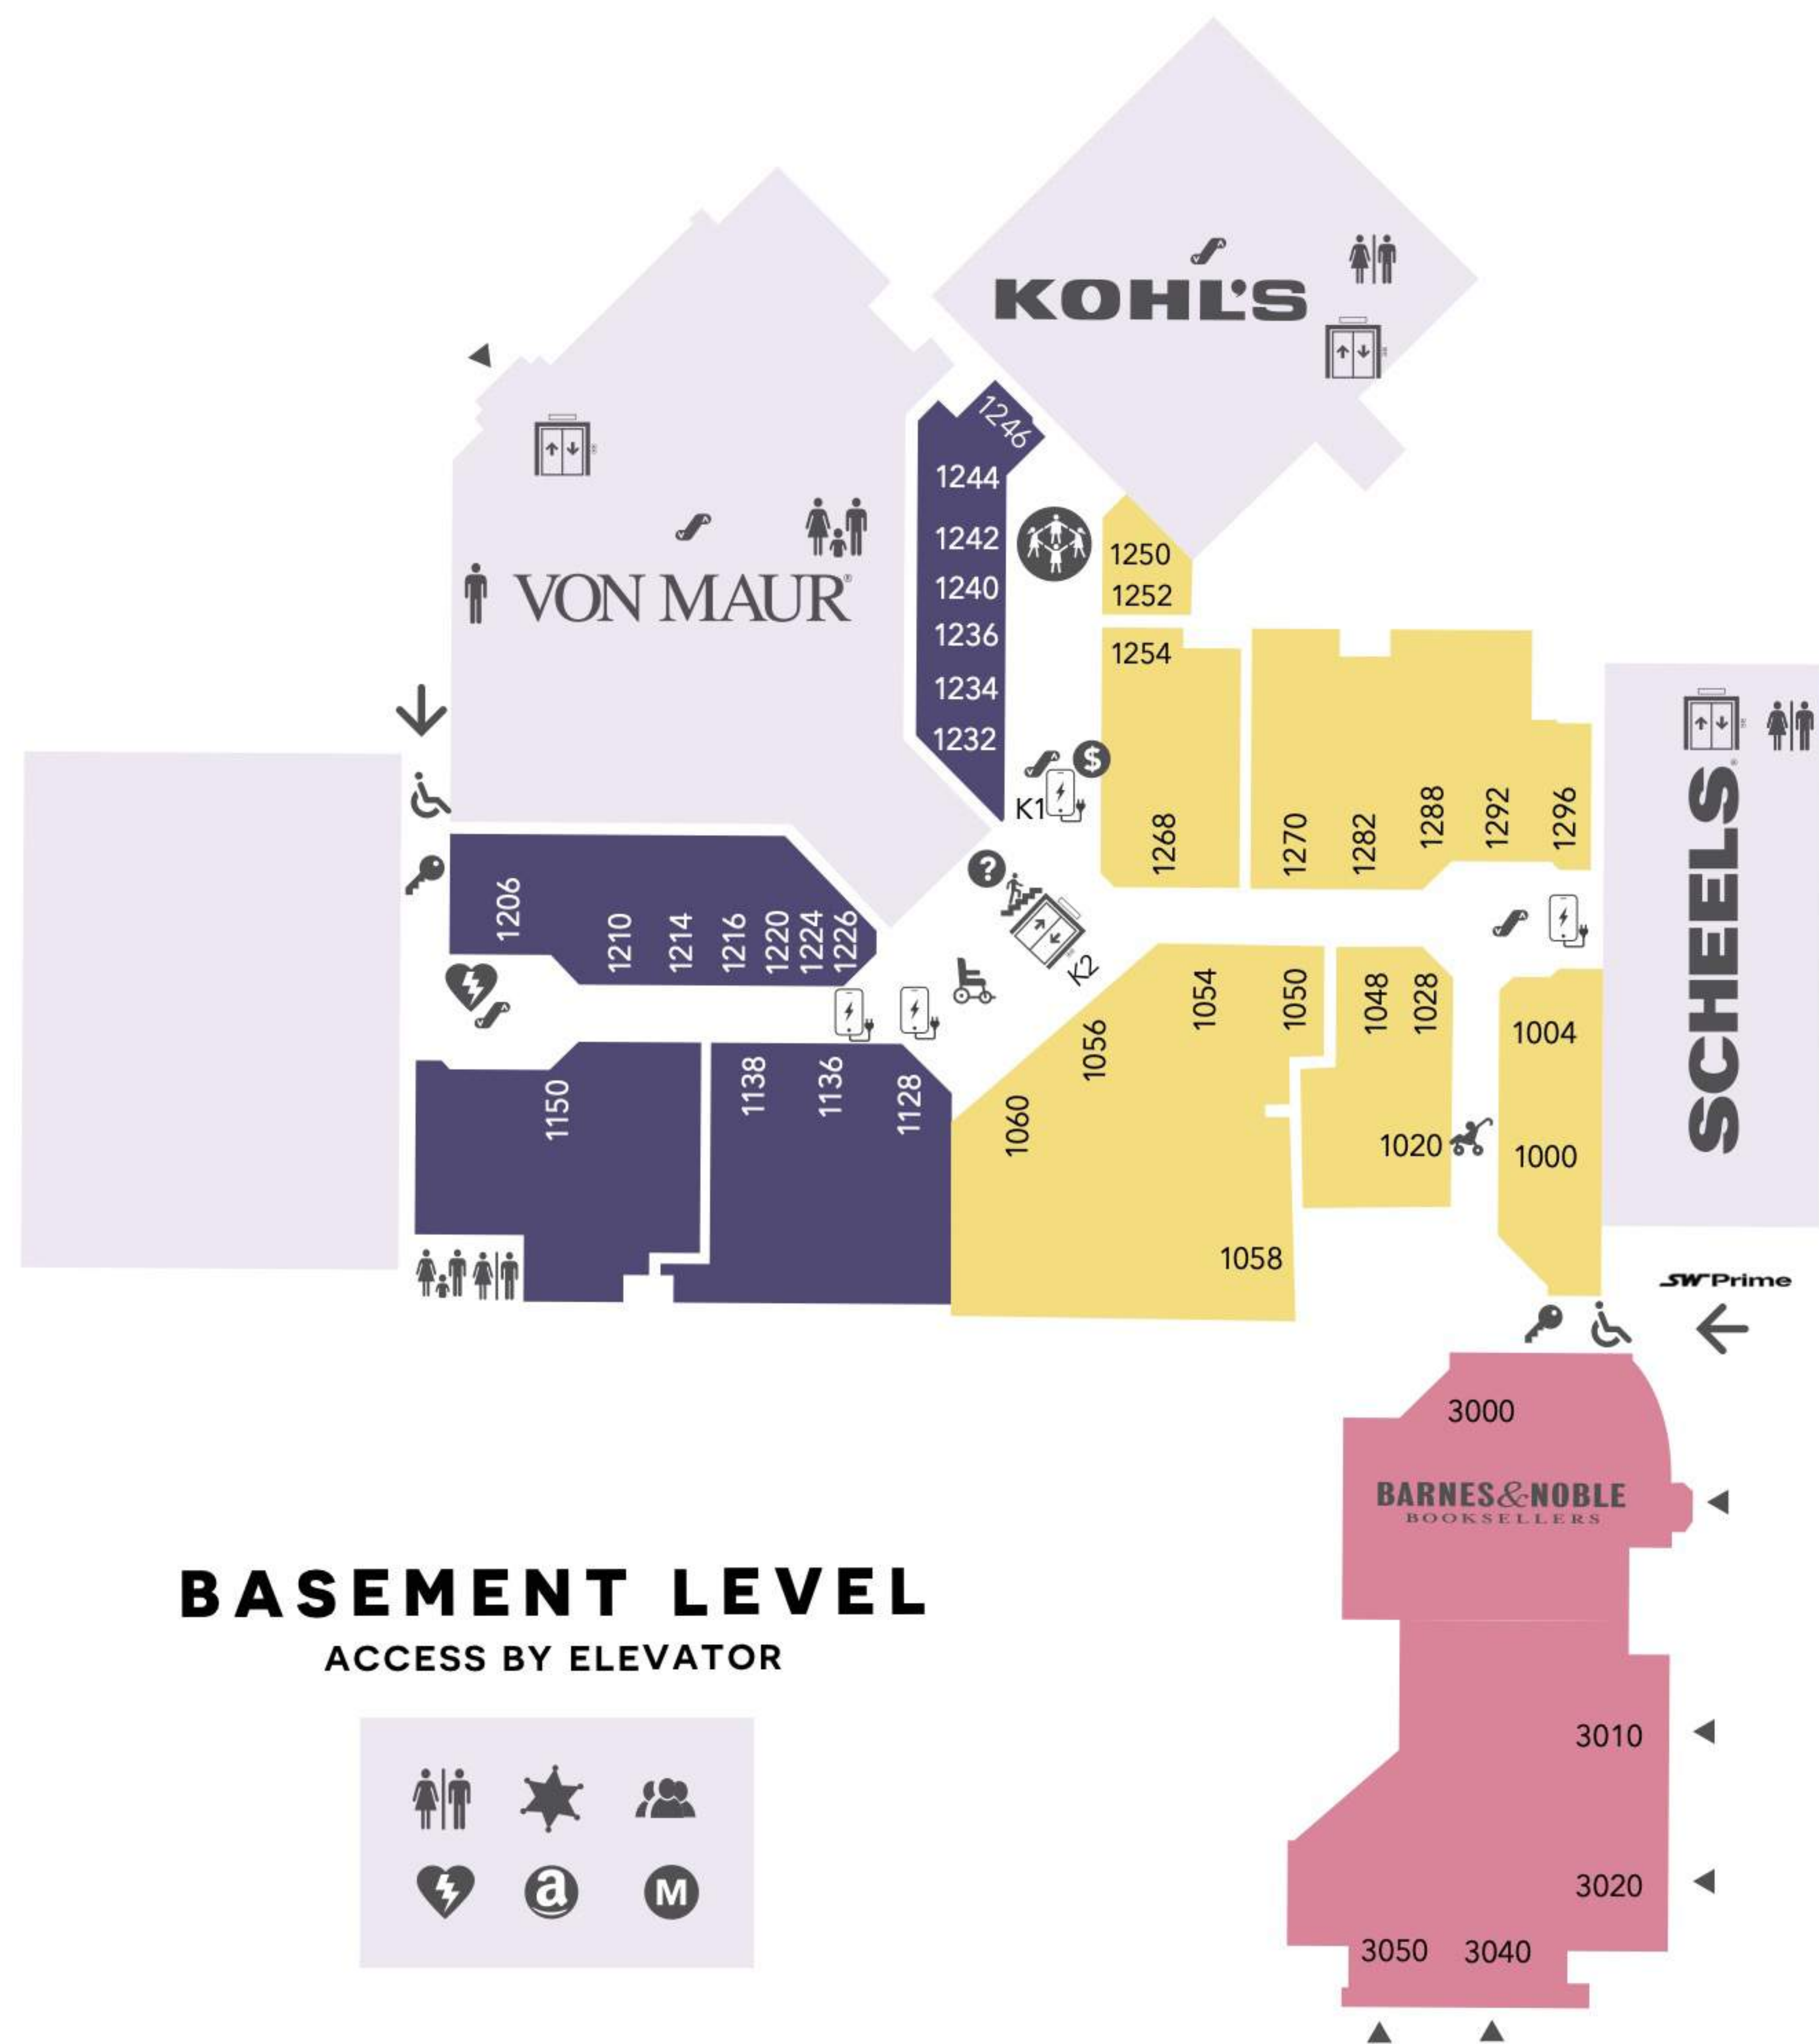

LOWER LEVEL

UPPER LEVEL

BASEMENT LEVEL ACCESS BY ELEVATOR

? Information ⚡ AED ♿ Restrooms ♿ Family Restrooms 🍴 Food Court ➔ Mall Entrance ➔ Retailer/Restaurant Entrance
💰 ATM 🚶 Escalator 🚶 Elevator 🛒 Strollers ♿ Wheelchair Access ♿ Wheelchair/Scooter Rental 🔋 Mobile Charging Station
📧 Mail Box 🔑 Lockers 📦 Amazon Lockers 🛡️ Security 🏢 Mall Office 👥 Community Rooms A & B **SW Prime**

DEPARTMENT STORES

- Kohl's
- Scheels
- Target
- Von Maur

ACCESSORIES

- 2178 Claire's Boutique

APPAREL - WOMENS/MENS

- 2010 American Eagle Outfitters
- 2012 Buckle
- 1136 Eddie Bauer
- 1220 Let's Roar
- 2024 Old Navy
- 1138 Ragstock

HEALTH & BEAUTY

- 2020 Bath & Body Works
- 2202 Brow Studio 7
- 1234 Elite Sports Barbershop
- 2218 LA Nails
- 1244 O Chi Massage Spa
- CLL* O Chi Massage Spa
- 3050 Phenix Salon Suites (Exterior Entrance Only)
- 1242 Q Nails
- 2168 Reborn Salon
- 2168 Reborn Salon - Facial Bar
- KOHL'S Sephora
- CUL* SRI Fragrances
- SUL* Superior Strains CBD
- TARGET Ulta Beauty

SHOES

- 1150 DSW Designer Shoe Warehouse
- 1236 Sole Stadium
- 2192 Tradehome Shoes

SPECIALTY STORES

- 1050 Crystal Zones
- 2014 Earthbound Trading Company
- 1252 Costumes & Toys
- 2200 Lids
- 2016 Miniso
- 1210 Northwoods Boutique
- 1214 Plastic BagMart
- KLL* Toy Box Treasures
- 2180 Travel Style
- SLL* Universal Sports Auction