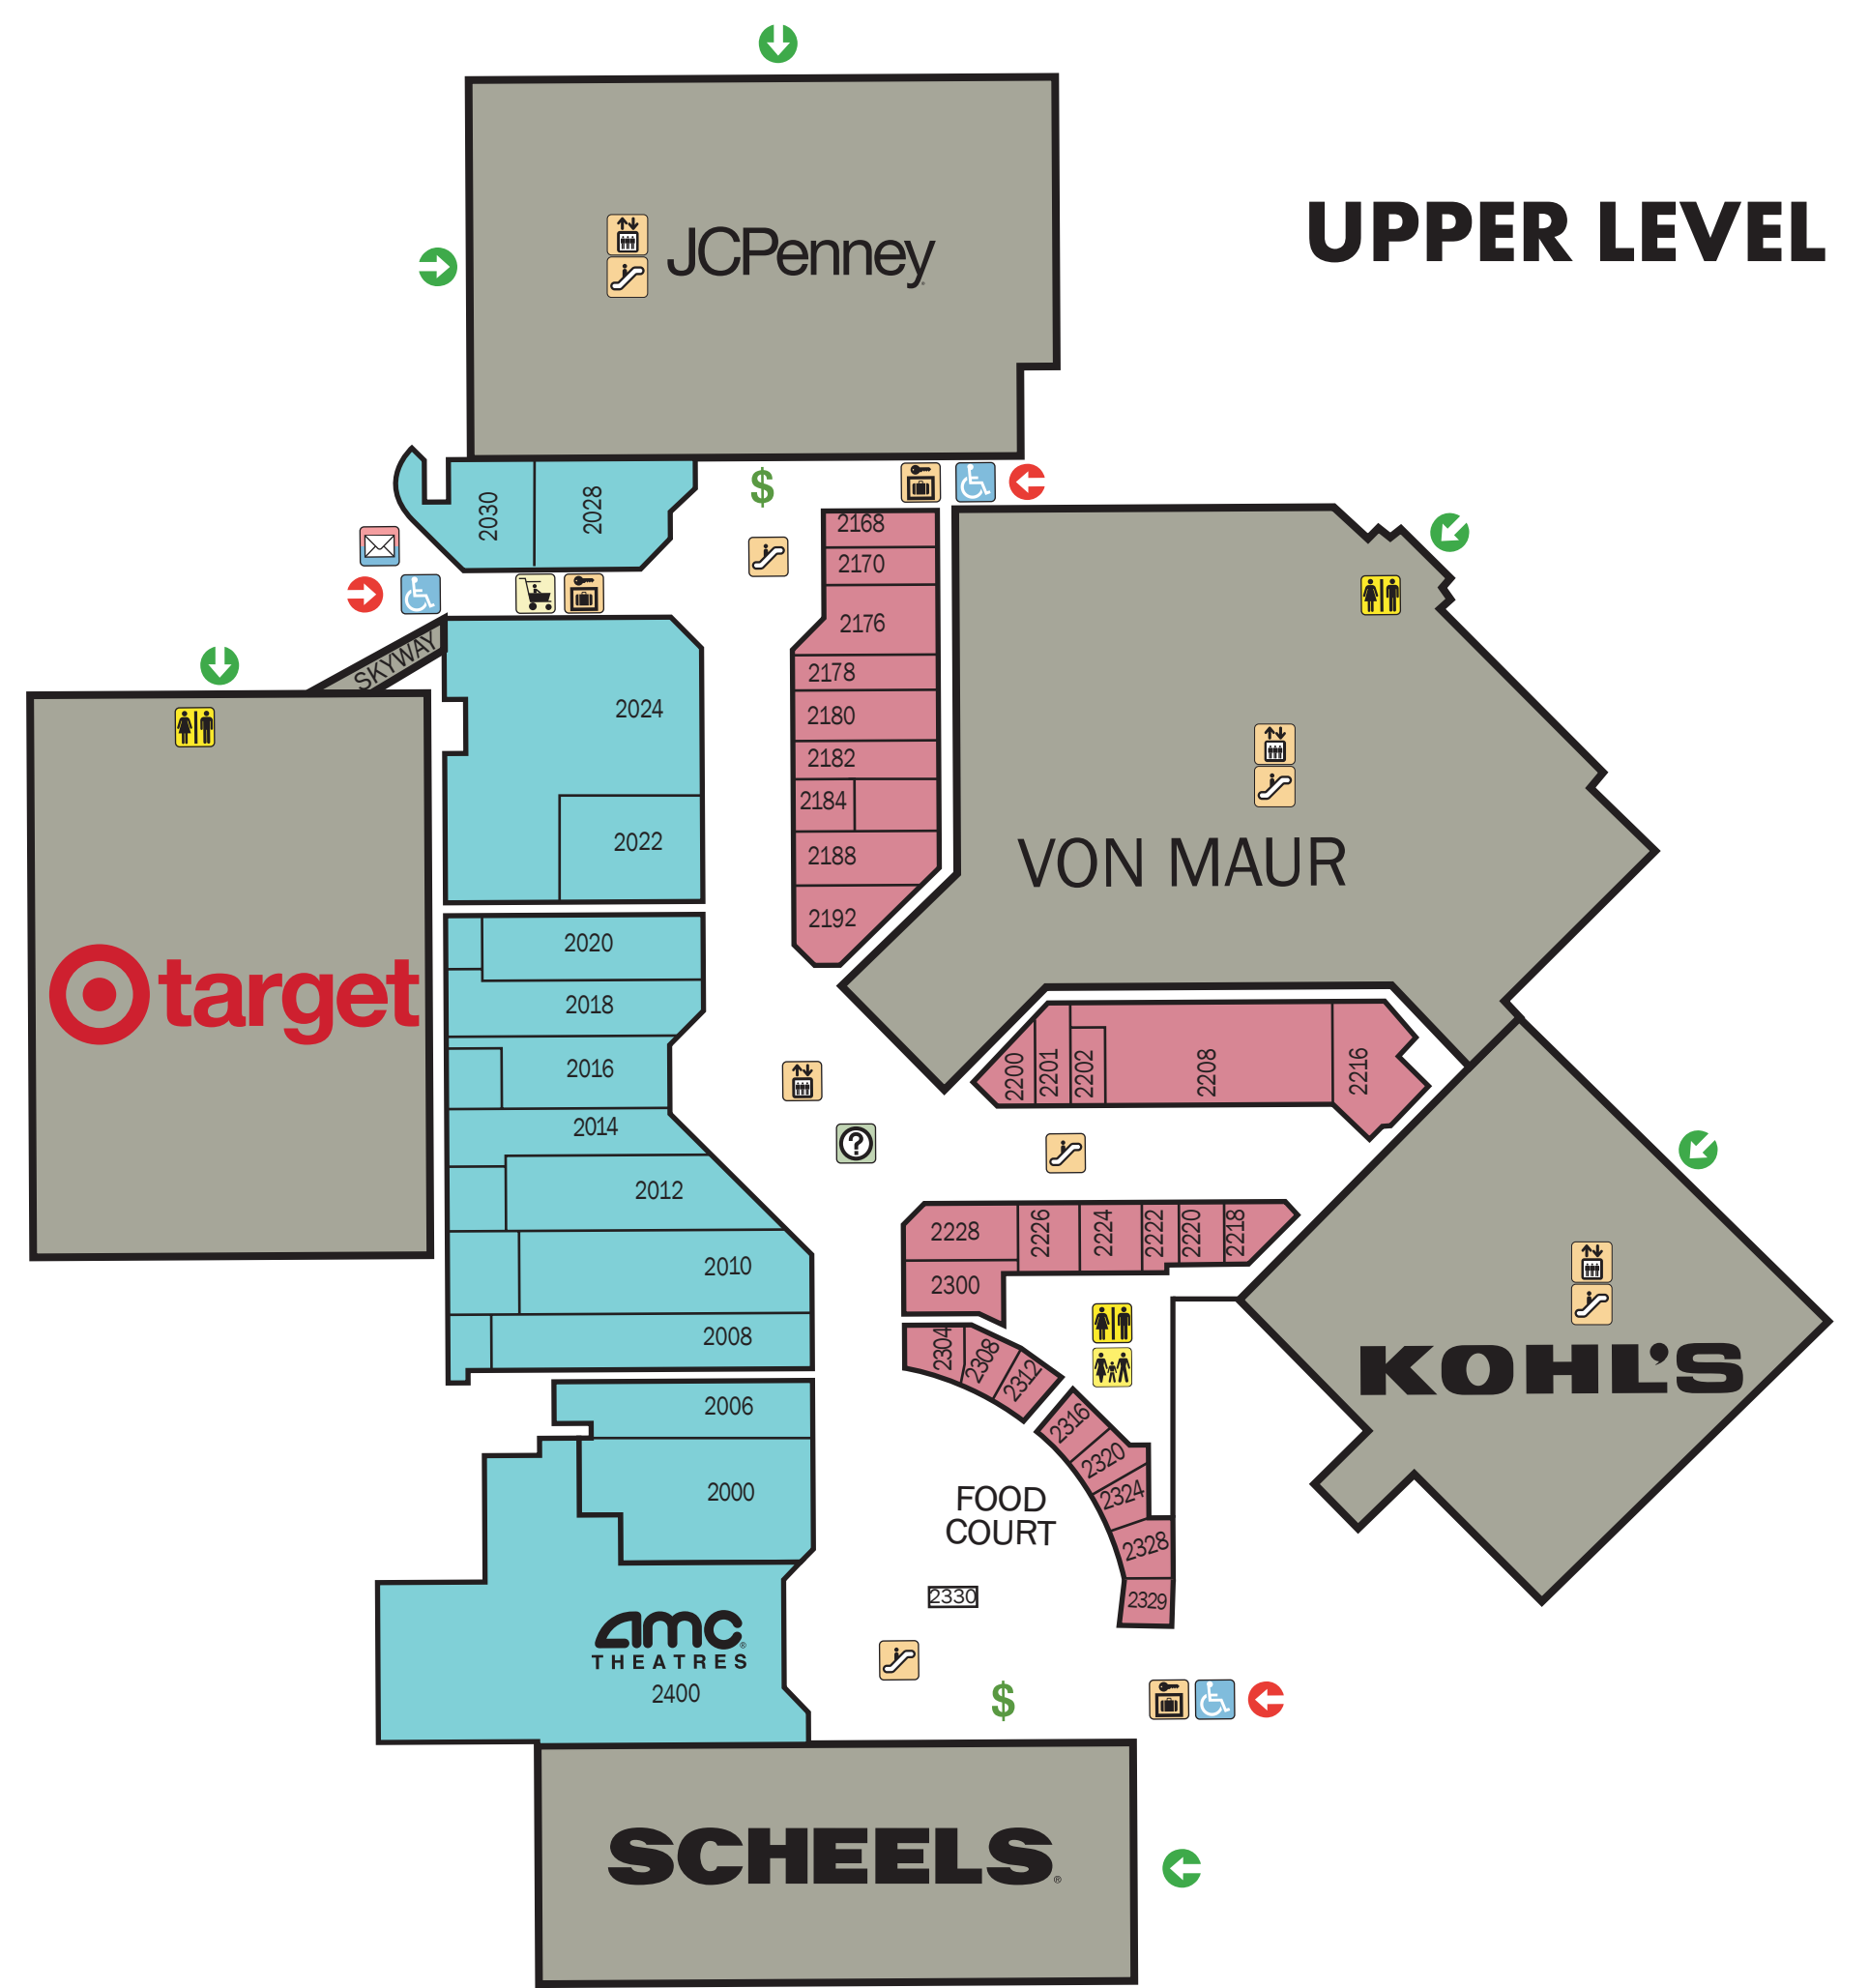

**DEPARTMENT STORES**

- JCPenney
- Kohl's
- SCHEELS
- Target
- Von Maur

**ACCESSORIES**

- 2178 Claire's Boutique

**APPAREL - CHILDRENS**

- 2208 Kid's Story

**APPAREL - WOMENS/MENS**

- 2010 American Eagle Outfitters
- 2012 Buckle
- 1136 Eddie Bauer
- 2024 Old Navy
- 1138 Ragstock

**APPAREL - WOMENS**

- 1288 Chico's
- 1268 Daily Thread
- 1056 francesca's
- 1128 LOFT
- 2022 maurices
- 1000 Talbots

**APPAREL - MENS**

- 1292 Men's Wearhouse

**BOOKS & ENTERTAINMENT**

- 2400 AMC Theatre
- 3000 Barnes & Noble Booksellers
- 1250 Children's Play Area
- KLL\* Choo Choo Express
- 1058 Hi-Five Sports Zone
- 1232 Playland Arcade
- KLL\* Safari Adventure
- 2000 Sandbox VR
- JLL\* Spider Jump
- 1020 Tactical Urban Combat

**SHOES**

- 1150 DSW Designer Shoe Warehouse
- 2300 Journeys
- 1236 Sole Stadium
- 2192 Tradehome Shoes

**SPECIALTY STORES**

- 1050 Crystal Zones
- 2014 Earthbound Trading Company
- 2200 Lids
- 1246 Snacks & Drinks
- 2016 Spirit Halloween
- KLL\* Tech Toys
- SLL Toys Toys More Toys
- 2180 Travel Style

**\*CART LEGEND**

- SUL SCHEELS Wing Upper Level
- SLL SCHEELS Wing Lower Level
- CLL Center Court Lower Level
- CUL Center Court Upper Level
- KLL Kohls Wing Lower Level
- KUL Kohls Wing Upper Level
- JLL JCPenney Wing Lower Level
- JUL JCPenney Wing Upper Level