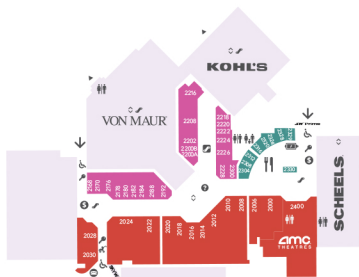

UPPER LEVEL